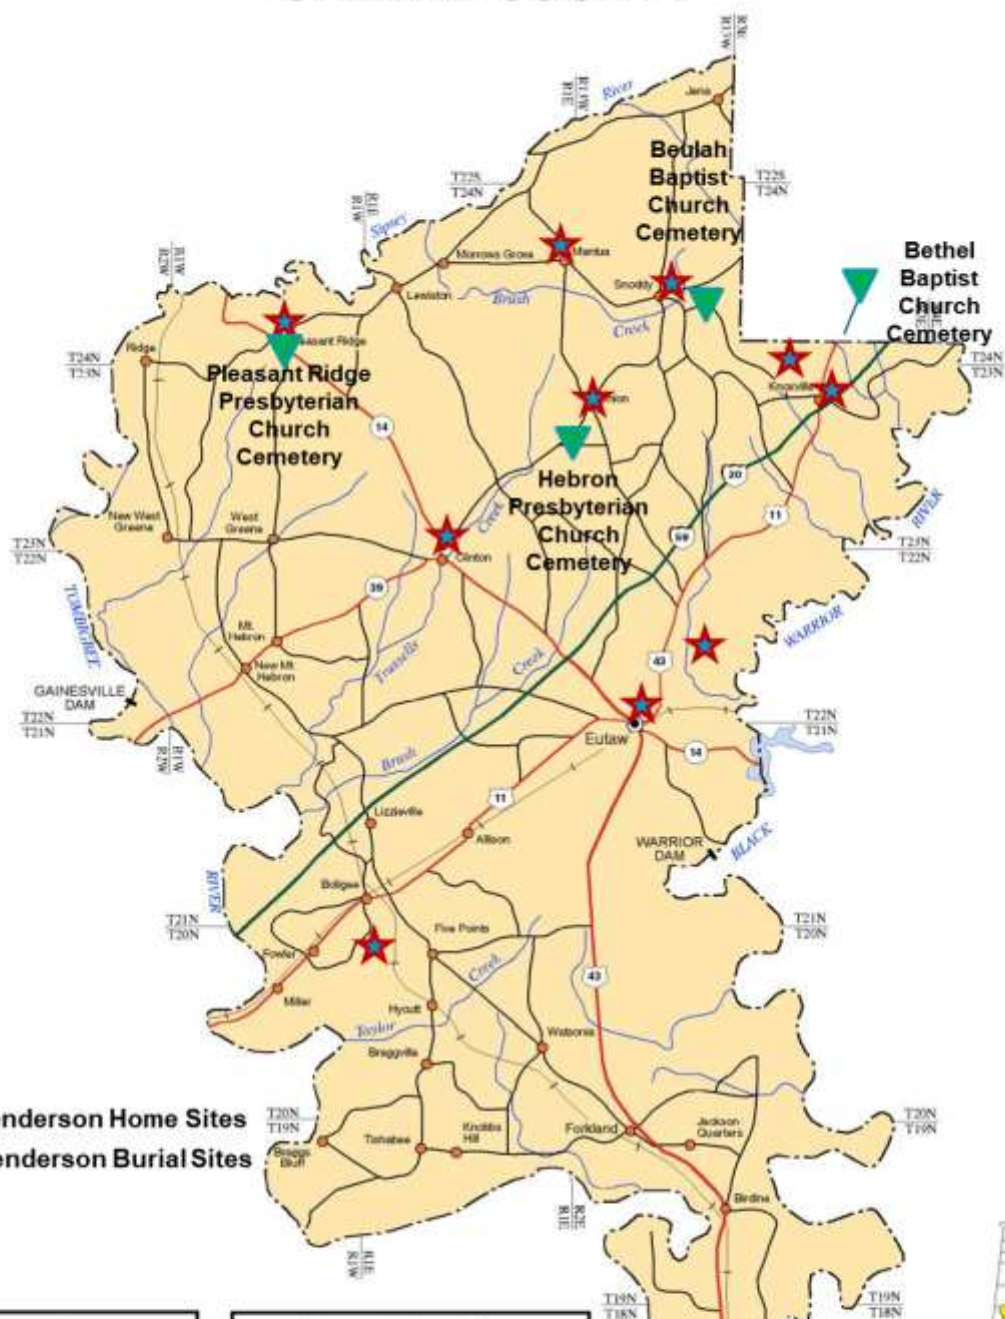

GREENE COUNTY

-  Henderson Home Sites
-  Henderson Burial Sites

Legend

-  County seat
-  City, town or village
-  Primary highway
-  Secondary highway
-  Other principal roads
-  Route marker: Interstate, U.S.; State

Population Key

BIRMINGHAM	100,000 to 500,000
Tuscaloosa	50,000 to 100,000
Gadsden	25,000 to 50,000
Alberville	5,000 to 25,000
Foley	1,000 to 5,000
Brilliant	500 to 1,000
Element	up to 500

Produced by the Dept. of Geography
College of Arts and Sciences
The University of Alabama